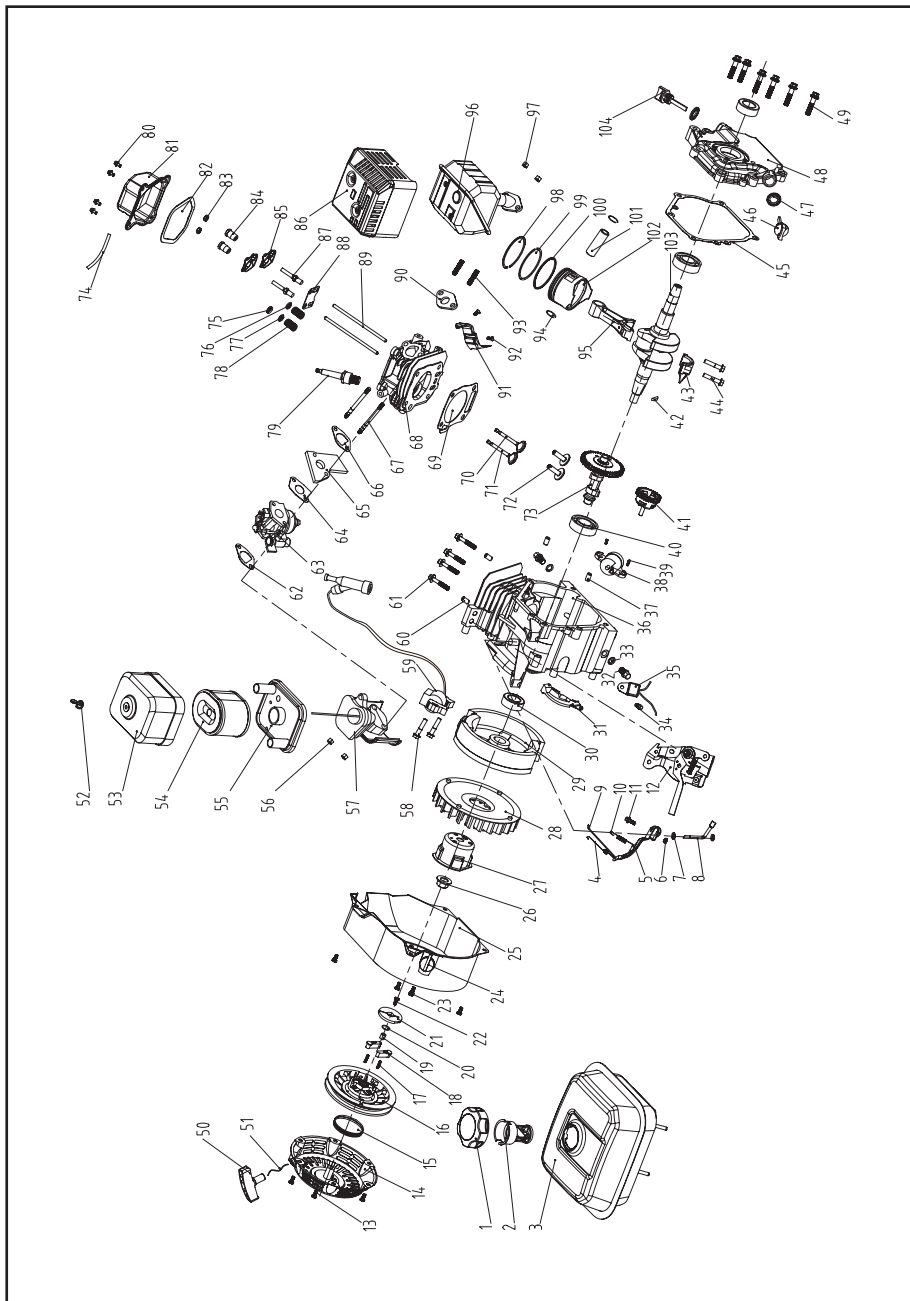

50MM/80MM GASOLINE WATER PUMP

EN

EXPLOSIVE VIEW OF GASOLINE ENGINE OF WD020315070 / WD020318070

PART LIST OF GASOLINE ENGINE WD020315070 / WD020318070

NO	DESCRIPTION	Q'TY	NO	DESCRIPTION	Q'TY
1	Fuel tank cap	1	41	Governor gear	1
2	Strainer	1	42	Woodruff key	1
3	Fuel tank	1	43	Connecting rods cover	1
4	Tension spring	1	44	Connecting rods bolt	2
5	Governor arm	1	45	Crankcase gasket	1
6	Nut	1	46	Oil gauge	1
7	Gasket	2	47	Gasket	1
8	Governor lever	1	48	Crankcase cover	1
9	Governor rod	1	49	Bolt	6
10	Governor spring	1	50	Starter grip	1
11	Bolt	1	51	Starting cord	1
12	Governor parts	1	52	Dish nut	1
13	Bolt	3	53	Air cleaner cover	1
14	Pulling tray cover	1	54	Filter	1
15	Spring	1	55	Air cleaner cover base	1
16	Pulling tray	1	56	Nut	2
17	Spring	2	57	Intake pipe parts	1
18	Starting feet	2	58	Bolt	2
19	Pin	1	59	Ignition part	1
20	Circlip	1	60	Cylinder head pin	2
21	Press plate	1	61	Cylinder head bolt	4
22	Bolt	1	62	Air cleaner gasket	1
23	Bolt	4	63	Carburetor	1
24	Switch	1	64	Carburetor gasket	1
25	Lead wind cover	1	65	Carburetor insulator	1
26	Flywheel nut	1	66	Carburetor insulator gasket	1
27	Starting claw	1	67	Carburetor bolt	2
28	Fan	1	68	Cylinder head	1
29	Flywheel part	1	69	Cylinder head gasket	1
30	Oil seal	2	70	Exhaust valve	1
31	Wind board	1	71	Intake valve	1
32	Oil drain plug	2	72	Tappet	2
33	O ring	2	73	Camshaft	1
34	bolt	1	74	Rubber tube	1
35	Interdiction organ	1	75	Exhaust valve adjust nut	2
36	Crankcase parts	1	76	Intake valve spring retainer	1
37	Pin	2	77	Exhaust valve spring retainer	1
38	Oil sensor	1	78	Valve spring	2
39	Bolt	2	79	Spark plug	1
40	Bearing	2	80	Bolt	4