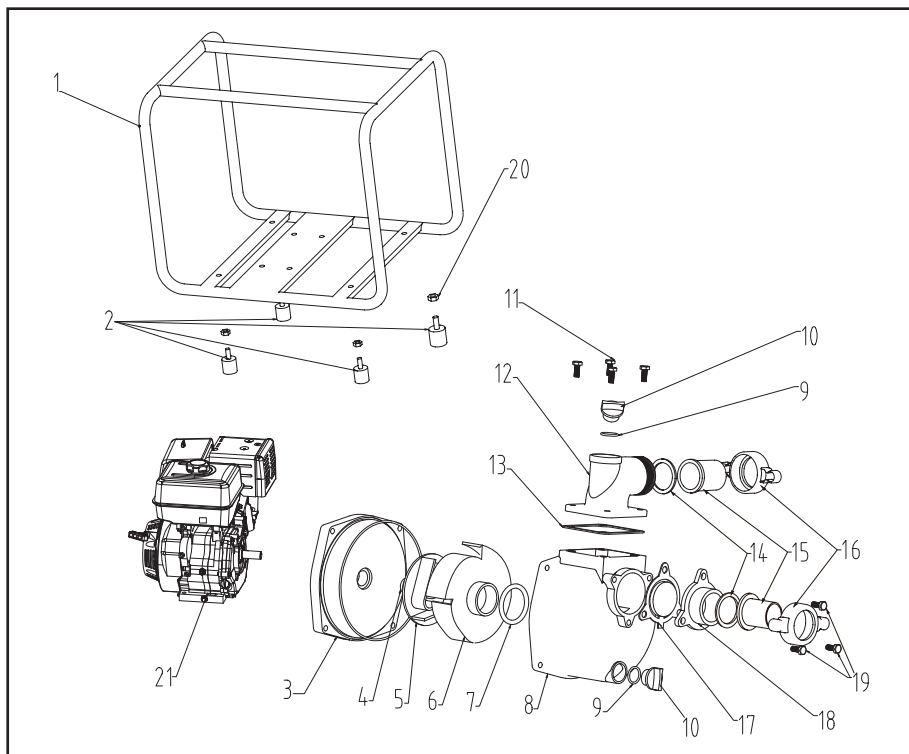

50MM/80MM GASOLINE WATER PUMP

EN

EXPLOSIVE VIEW OF WATER PUMP WD020315070 / WD020318070

PART LIST OF WATER PUMP OF WD020315070 / WD020318070

NO	DESCRIPTION	Q'TY	NO	DESCRIPTION	Q'TY
1	Frame	1	12	Discharge water joint	1
2	Rubber feet	4	13	Discharge water joint gasket	1
3	Water pump base	1	14	Sealing washer	2
4	Water seal	1	15	Hose coupler	2
5	Water pump impeller	1	16	Hose coupler clamp nut	2
6	Water pump lead flow cover	1	17	Suction water joint gasket	1
7	O-ring	2	18	Suction water joint	1
8	Water pump casing	1	19	Bolt	3
9	O-ring	2	20	Nut	4
10	Water plug	2	21	Gasoline engine	1
11	Bolt	4			