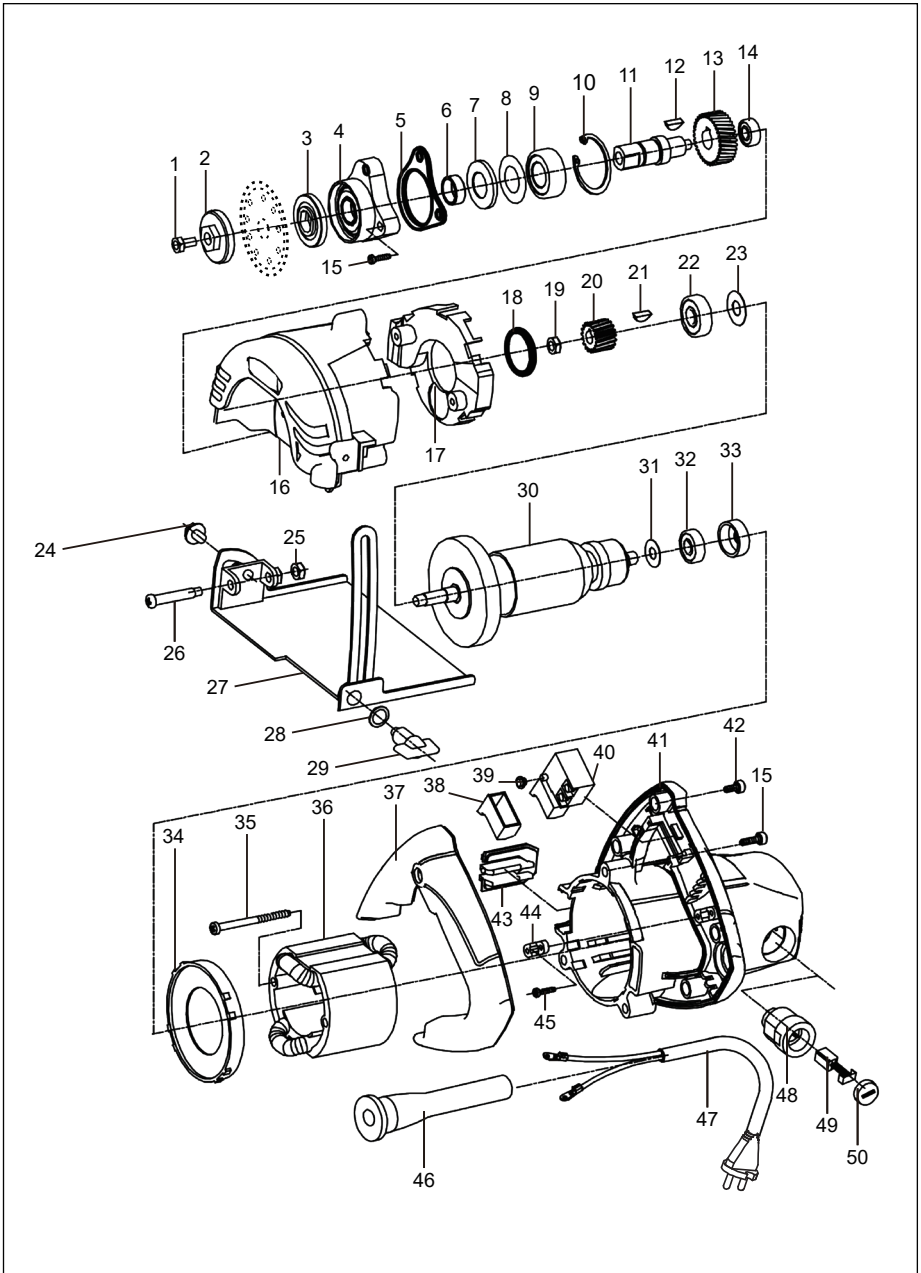

EXPLOSIVE VIEW OF WD012111500

PART LIST OF WD012111500

NO	DESCRIPTION	Q'TY	NO	DESCRIPTION	Q'TY
1	Hexagon head bolt	1	26	Screw	1
2	Outer flange	1	27	Base plate	1
3	Inner flange	1	28	Washer	1
4	Cover of gear box	1	29	Lock knob of cutting depth	1
5	Gasket	1	30	Rotor	1
6	Steel sleeve	1	31	Washer	1
7	Felt washer	1	32	Bearing 608	1
8	Washer	1	33	Bearing sleeve	1
9	Bearing 6002	1	34	Fan baffle	1
10	Circlip	1	35	Screw	2
11	Output shaft	1	36	Stator	1
12	Woodruff key	1	37	Handle cover	1
13	Gear	1	38	Dust proof cap of switch trigger	1
14	Bearing 606	1	39	Dust proof cap of lock-on button	1
15	Hexagon socket screw	5	40	Switch	1
16	Gear box	1	41	Housing	1
17	Fan guide	1	42	Screw	4
18	Bearing sleeve	1	43	Fan guide	1
19	Nut	1	44	Cable clamp	1
20	Pinion	1	45	Screw	2
21	Woodruff key	1	46	Cable protector	1
22	Bearing 629	1	47	Cable and plug	1
23	Washer	1	48	Brush holder	2
24	Bevel locking bolt	1	49	Carbon brush	2
25	Nut	1	50	Cap of carbon brush	2