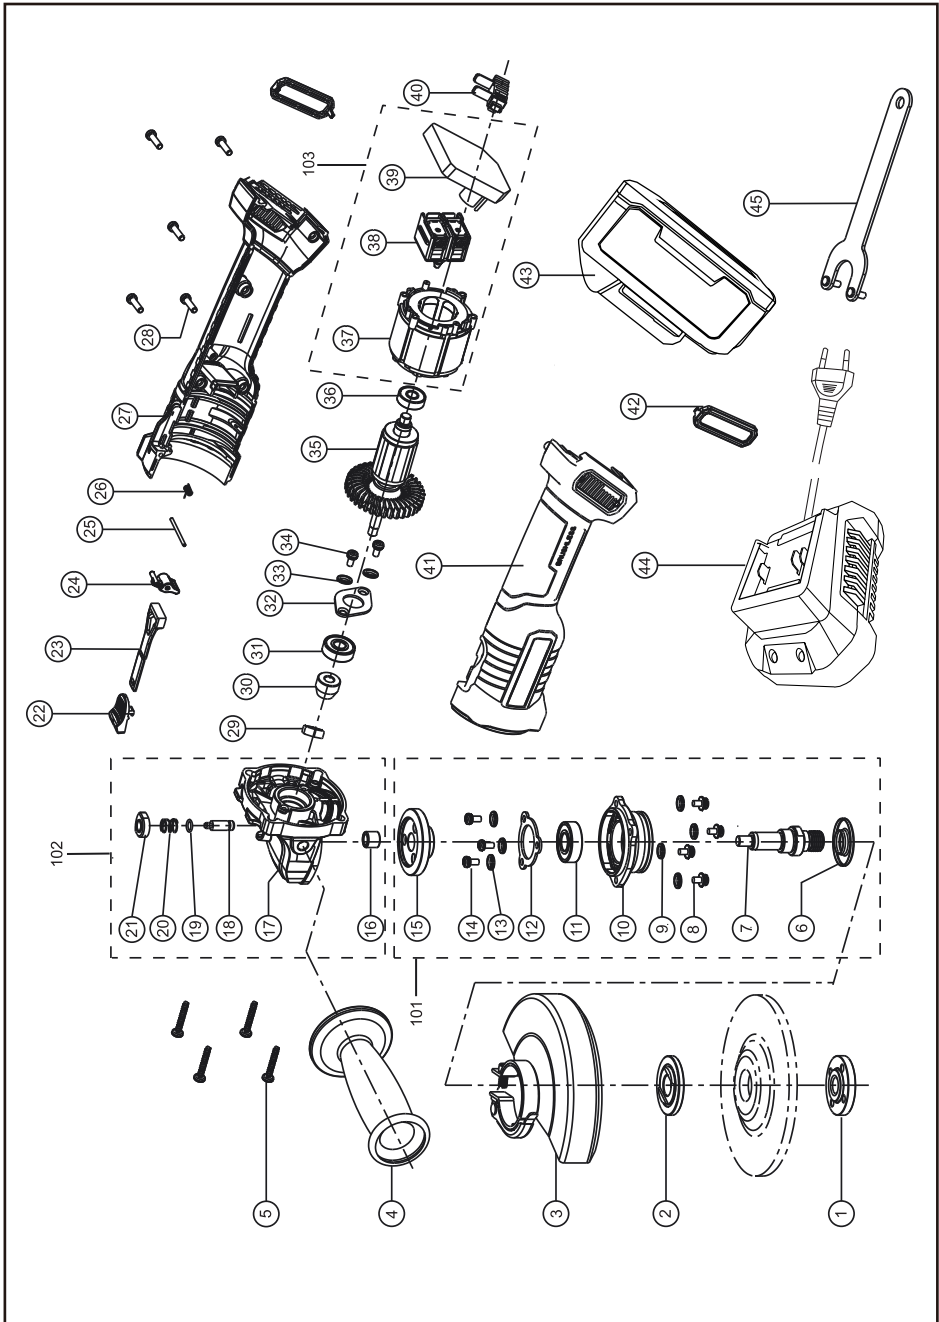

EXPLOSIVE VIEW OF WD040540210 AND WD040550210

PART LIST OF WD040540210 AND WD040550210

NO	DESCRIPTION	Q'TY	NO	DESCRIPTION	Q'TY
1	Clamping flange	1	24	Driving lever	1
2	Mounting flange	1	25	Pin	1
3	Guard	1	26	Torsional spring	1
4	Auxiliary handle	1	27	Right housing	1
5	Screw	4	28	Screw	5
6	Dust guard	1	29	Nut	1
7	Spindle	1	30	Pinion	1
8	Screw	4	31	Bearing 608	1
9	Washer	4	32	Pressure plate of bearing	1
10	Gear box cover	1	33	Washer	2
11	Bearing 6001	1	34	Screw	2
12	Pressure plate of bearing	1	35	Rotor	1
13	Washer	3	36	Bearing 607	1
14	Screw	3	37	Stator	1
15	Gear	1	38	Switch	1
16	Needle bearing HK071409	1	39	PCB assembly	1
17	Gear box	1	40	Terminal	1
18	Spindle lock	1	41	Left housing	1
19	O-ring	1	42	Dust cap	1
20	Spring	1	43	Battery pack	1
21	Spindle lock button	1	44	Charger	1
22	Switch button	1	45	Spanner	1
23	Slide	1			