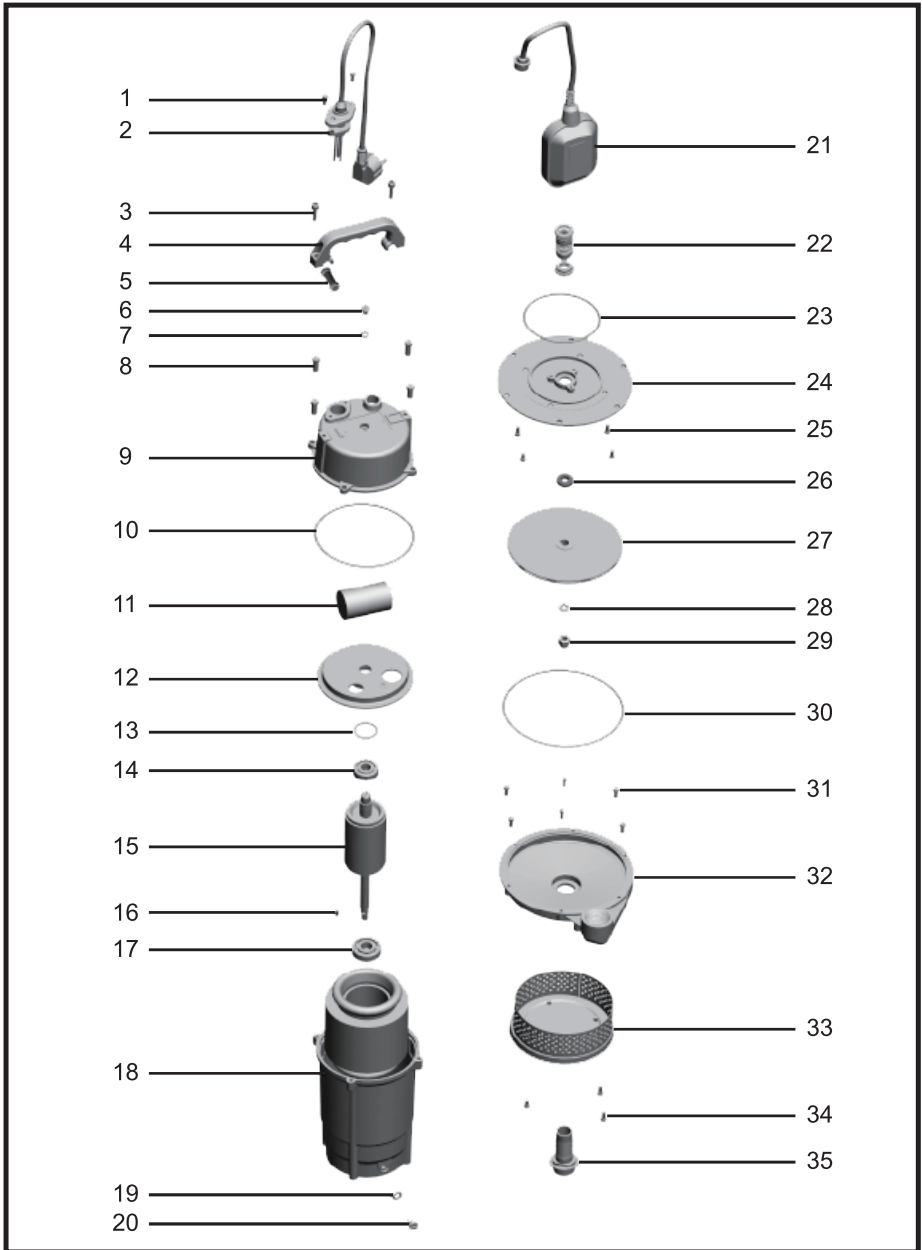

370W/750W/1100W SUBMERSIBLE PUMPEN

EXPLOSIVE VIEW OF WD020510370 / WD020550750 / WD020511100

PART LIST OF WD020510370 / WD020550750 / WD020511100

NO	DESCRIPTION	Q'TY	NO	DESCRIPTION	Q'TY
1	Hexagon bolt	2	19	O-ring	1
2	Cable and plug	1	20	Discharge plug	1
3	Hexagon bolt	2	21	Float switch	1
4	Handle	1	22	Mechanical seal	1
5	Rubber protection tube	1	23	O-ring	1
6	Discharge plug	1	24	Motor lower cover	1
7	O-ring	1	25	Hexagon bolt	4
8	Hexagon bolt	4	26	Framework oil seal	1
9	Wire box	1	27	Impeller	1
10	O-ring	1	28	Washer	1
11	Capacitor	1	29	Nut	1
12	Motor upper cover	1	30	O-ring	1
13	O-ring	1	31	Hexagon bolt	6
14	Bearing 6202	1	32	Pump body	1
15	Rotor	1	33	Filter screen	1
16	Flat key	2	34	Hexagon bolt	3
17	Bearing 6203	2	35	Connector	1
18	Motor housing with stator	1			