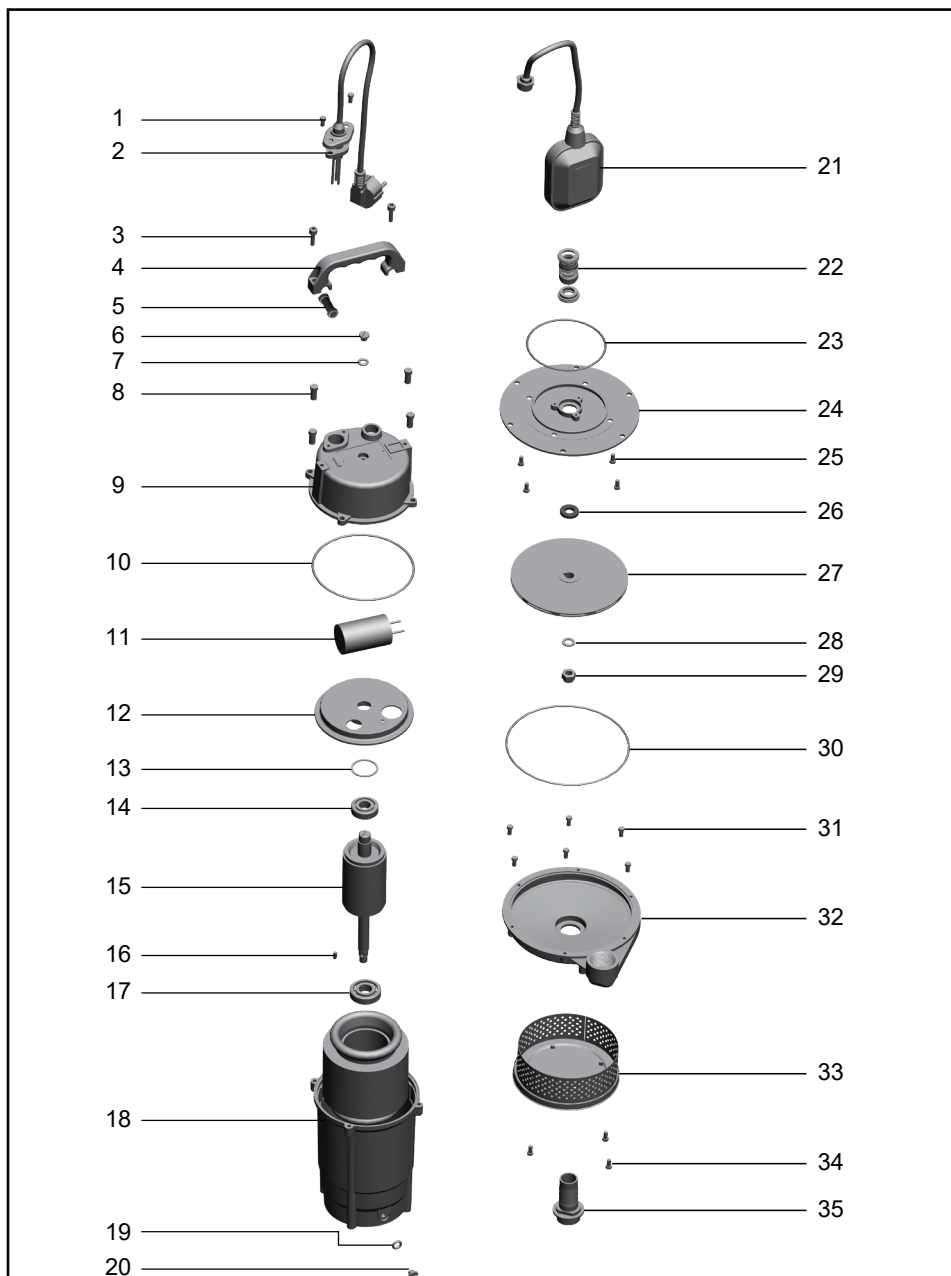

750W SUBMERSIBLE PUMP

EN

EXPLOSIVE VIEW OF WD020550750

PART LIST OF WD020550750

NO	DESCRIPTION	Q'TY	NO	DESCRIPTION	Q'TY
1	Hexagon bolt	2	19	O-ring	1
2	Cable and plug	1	20	Discharge plug	1
3	Hexagon bolt	2	21	Float switch	1
4	Handle	1	22	Mechanical seal	1
5	Rubber protection tube	1	23	O-ring	1
6	Discharge plug	1	24	Motor lower cover	1
7	O-ring	1	25	Hexagon bolt	4
8	Hexagon bolt	4	26	Framework oil seal	1
9	Wire box	1	27	Impeller	1
10	O-ring	1	28	Washer	1
11	Capacitor	1	29	Nut	1
12	Motor upper cover	1	30	O-ring	1
13	O-ring	1	31	Hexagon bolt	6
14	Bearing 6202	1	32	Pump body	1
15	Rotor	1	33	Filter screen	1
16	Flat key	2	34	Hexagon bolt	3
17	Bearing 6203	2	35	Connector	1
18	Motor housing with stator	1			