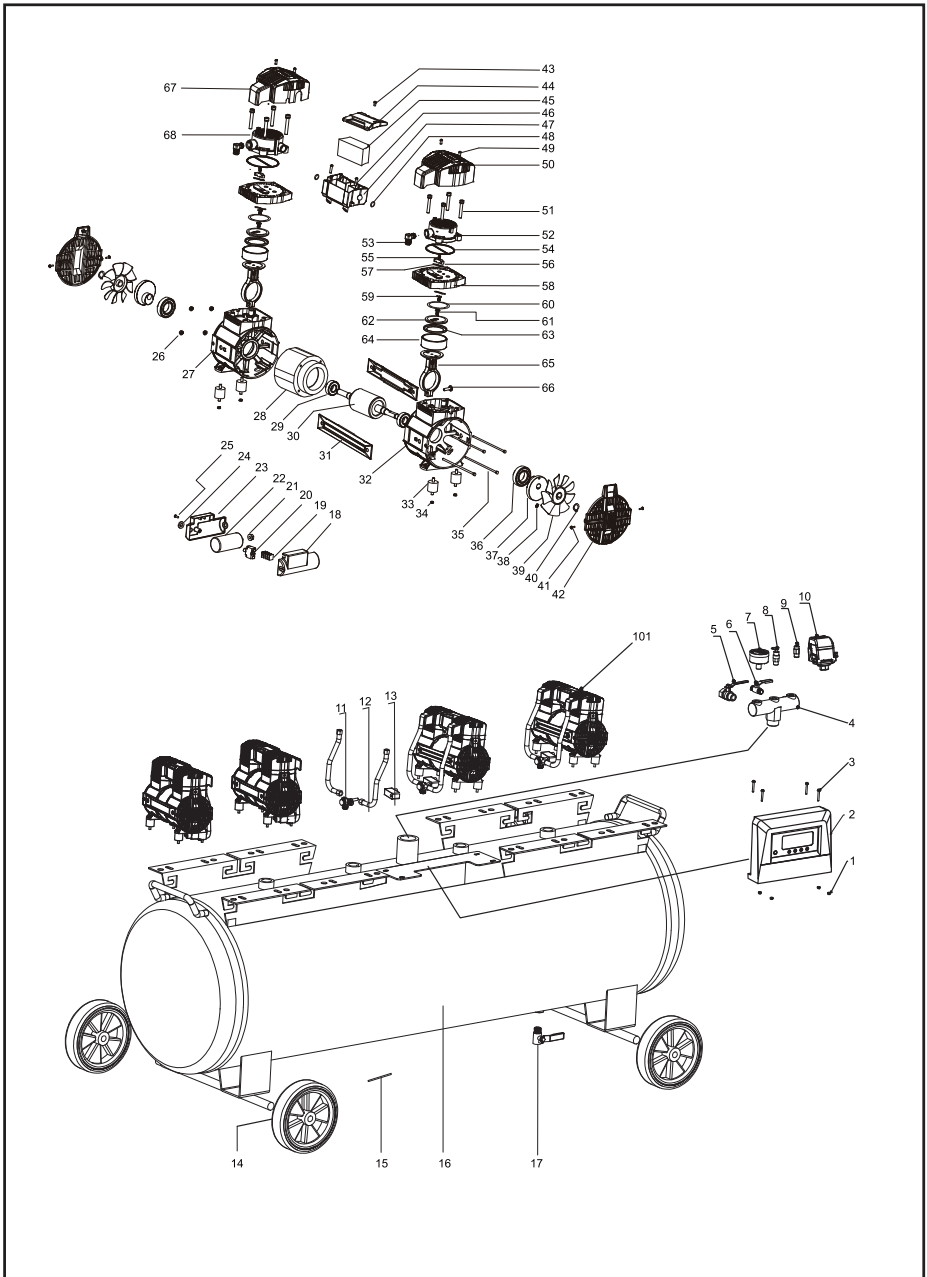

EXPLOSIVE VIEW OF WD060212070

PART LIST OF WD060212070

NO	DESCRIPTION	Q'TY	NO	DESCRIPTION	Q'TY
1	Nut	4	36	Bearing 6006	8
2	Control box assy	1	37	Crank	8
3	Bolt	4	38	Screw	16
4	1/4 Air cock	1	39	Fan	8
5	1/2 Air cock	1	40	Circlip	8
6	Support	1	41	Screw	16
7	Pipe joint	1	42	Crank case cover	8
8	Pressure gauge	1	43	Screw	4
9	Safety valve	1	44	Cover for air filter	4
10	Pressure switch	1	45	Air filter	4
11	Check valve	4	46	Screw	8
12	High pressure pipe	8	47	Box of air filter	4
13	Solenoid valve	4	48	O-ring	8
14	Wheel	4	49	Screw	16
15	Cotter	4	50	Cover of right cylinder head	4
16	Air tank	1	51	Screw	32
17	Drain cock	1	52	Right cylinder head	4
18	Capacitor box	4	53	Pipe joint	8
19	Wiring terminal	4	54	Head gasket	8
20	Over current protector	4	55	Screw	16
21	Nut	4	56	Valve plate press cover	8
22	Capacitor	4	57	Valve plate	16
23	Capacitor box cover	4	58	Valve body	8
24	Nut	4	59	Press plate of valve plate	8
25	Screw	4	60	Seal ring	8
26	Nut	16	61	Screw	8
27	Left crank case	4	62	Press plate of seal cup	8
28	Stator	4	63	Seal cup	8
29	Bearing 6203	8	64	Cylinder	8
30	Rotor	4	65	Connecting rod	8
31	Stop plate	8	66	Bolt	8
32	Right crank case	4	67	Cover of left cylinder head	4
33	Shock pad	16	68	Left cylinder head	4
34	Nut	16			
35	Bolt	16	101	Motor assy	4